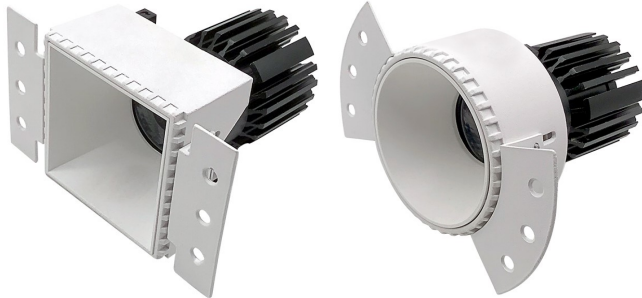

DIMENSIONS:

LRD Engine

LRD Engine

LRD-TL SERIES

4" LED TRIMLESS RECESSED LIGHTS

Ideal for New as well as old residential and commercial constructions.

ELECTRICAL SPECIFICATIONS:

- Voltage: 120VAC
- Wattage: 10W
- Power factor: >0.90
- Efficacy: Up to 70LM/W

HOUSING SPECIFICATIONS:

- 4" Trimless Square & Round Recessed light
- Die-cast Aluminum with white powder coat finish
- Junction box included with fixture
- Type IC rated: Approved for direct contact with insulation
- Operating temperature: 104°F
- Lifespan: 50,000 Hrs.
- Air-tight and Type IC Rated: No housing Required
- damp location approved

LIGHTING SPECIFICATIONS:

- Dimming: dimmable down to 10% using standard TRIAC LED dimmer
- Total lumens: 700LM
- Color temperature: 2700K/3000K/3500K/4000K/5000K
- Color rendering index: >90
- Beam Angle: 30°

WARRANTY: 5 years

CERTIFICATIONS: ETL,ES

ORDERING NUMBER

LED ARCHITECTURAL TRIMLESS RECESSED LIGHTS - 4"

CATALOG NO.	WATTAGE	COLOR TEMPERATURES	SHAPE	TRIM FINISH
LRD-TL	10W 10W	27K 2700K 30K 3000K 35K 3500K 40K 4000K 50K 5000K	4R ROUND 4S SQUARE	WH WHITE BK BLACK C CLEAR MG MATTE GOLD HZ MATTE SILVER
SAMPLE ORDERING:				
LRD-TL-10W-40K-4S-BK				