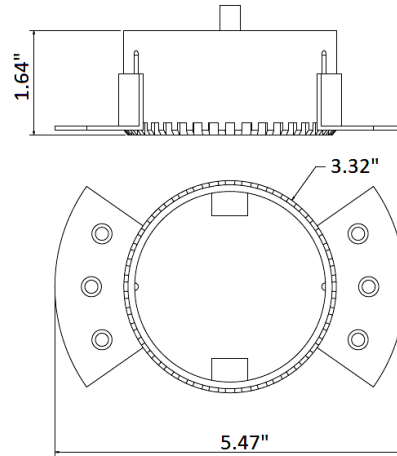

Round Trim Dimension