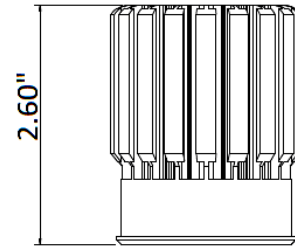

DIMENSIONS:

LRD Engine

LRD Engine

LRD-TL SERIES

4" LED TRIMLESS RECESSED LIGHTS

Ideal for New as well as old residential and commercial constructions.

ELECTRICAL SPECIFICATIONS:

- Voltage: 120VAC
- Wattage: 10W
- Power factor: >0.90
- Efficacy: Up to 70LM/W

HOUSING SPECIFICATIONS:

- 4" Trimless Square & Round Recessed light
- Die-cast Aluminum with white powder coat finish
- Junction box included with fixture
- Type IC rated: Approved for direct contact with insulation
- Operating temperature: 104°F
- Lifespan: 50,000 Hrs.
- Air-tight and Type IC Rated: No housing Required
- damp location approved