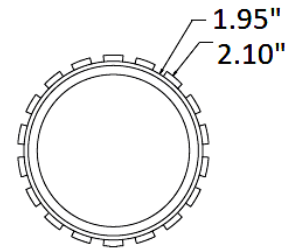

DIMENSIONS:

LRD Engine

LRD Engine

LRD-TL SERIES

4" LED TRIMLESS RECESSED LIGHTS

Ideal for New as well as old residential and commercial constructions.

ELECTRICAL SPECIFICATIONS:

- Voltage: 120VAC
- Wattage: 10W
- Power factor: >0.90
- Efficacy: Up to 70LM/W

HOUSING SPECIFICATIONS:

- 4" Trimless Square & Round Recessed light
- Die-cast Aluminum with white powder coat finish
- Junction box included with fixture
- Type IC rated: Approved for direct contact with insulation
- Operating temperature: 104°F
- Lifespan: 50,000 Hrs.
- Air-tight and Type IC Rated: No housing Required
- damp location approved

LIGHTING SPECIFICATIONS:

- Dimming: dimmable down to 10% using standard TRIAC LED dimmer
- Total lumens: 700LM
- Color temperature: 2700K/3000K/3500K/4000K/5000K
- Color rendering index: >90
- Beam Angle: 30°

WARRANTY: 5 years

CERTIFICATIONS: ETL,ES

ORDERING NUMBER

LED ARCHITECTURAL TRIMLESS RECESSED LIGHTS - 4"

CATALOG NO.	WATTAGE	COLOR TEMPERATURES	SHAPE	TRIM FINISH
LRD-TL	10W 10W	27K 2700K 30K 3000K 35K 3500K 40K 4000K 50K 5000K	4R ROUND 4S SQUARE	WH WHITE BK BLACK C CLEAR MG MATTE GOLD HZ MATTE SILVER
SAMPLE ORDERING:				
LRD-TL-10W-40K-4S-BK				